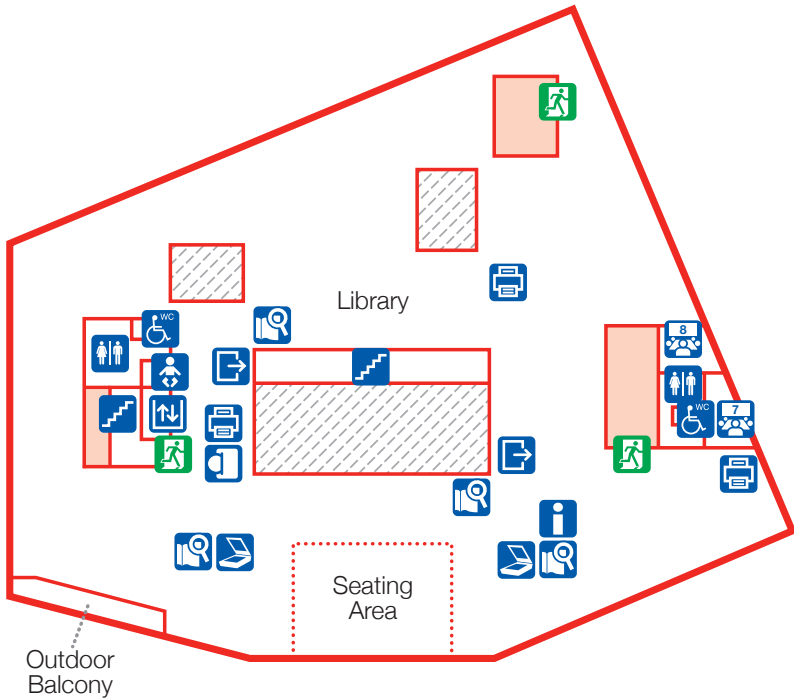

INFORMATION

LIFT

MEETING ROOM NUMBER X

OPEN SPACE

PERSONAL CARE SUITE

PRINT AND COPY PAYMENT

PRINTING/PHOTOCOPYING

SCANNER

SCHOOL STORAGE SPACE

SELF SERVICE BOOK ISSUE

STAFF ONLY

STAIRS

TOILETS

0 Shared study

Social Study Area

Games

Young People

Film and Music

1 Discover

Worcestershire Hub
Children and Families
Quick Choice
Reservations

Café and Shop
The Studio

2 Explore the past

Archives and Archaeology

Meeting Rooms 1 – 6

Business Centre

3 Read, learn, imagine

Main Public and University Library
Meeting Rooms 7 & 8

4 Research, quiet study

Special Collections

Journals

The **Hive**

a partnership between