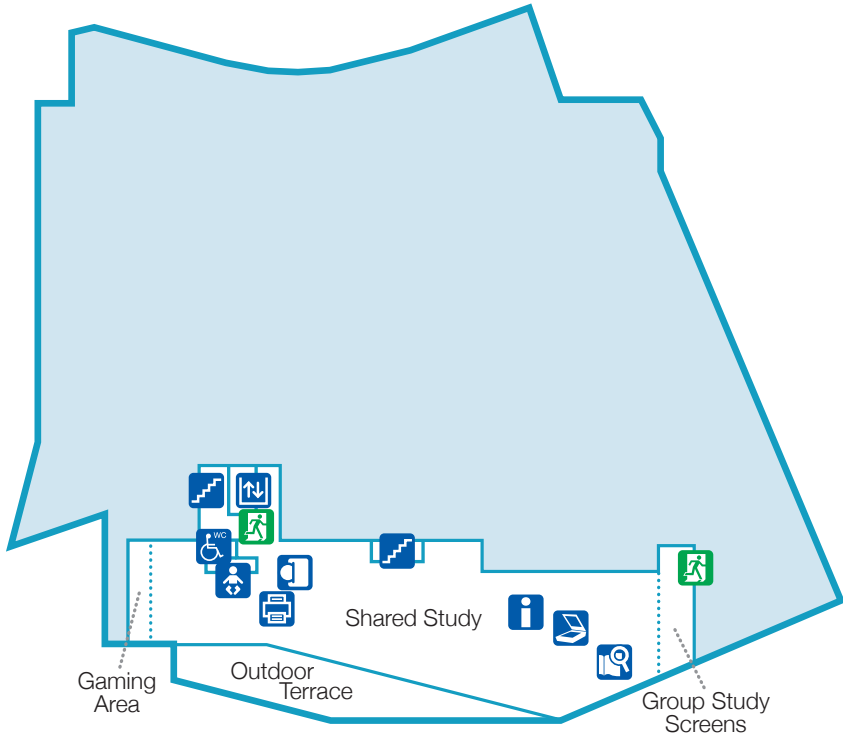

BABY CHANGE

BABY FEED

BOOK RETURN

BUGGY PARK

CATALOGUE SEARCH

DISABLED TOILETS

FIRE EXIT

HEARING LOOP

SCHOOL STORAGE SPACE

SELF SERVICE BOOK ISSUE

STAFF ONLY

STAIRS

TOILETS

0 Shared study

Social Study Area

Games

Young People

Film and Music

1 Discover

Worcestershire Hub
Children and Families
Quick Choice
Reservations

Café and Shop
The Studio

2 Explore the past

Archives and Archaeology

Meeting Rooms 1 – 6