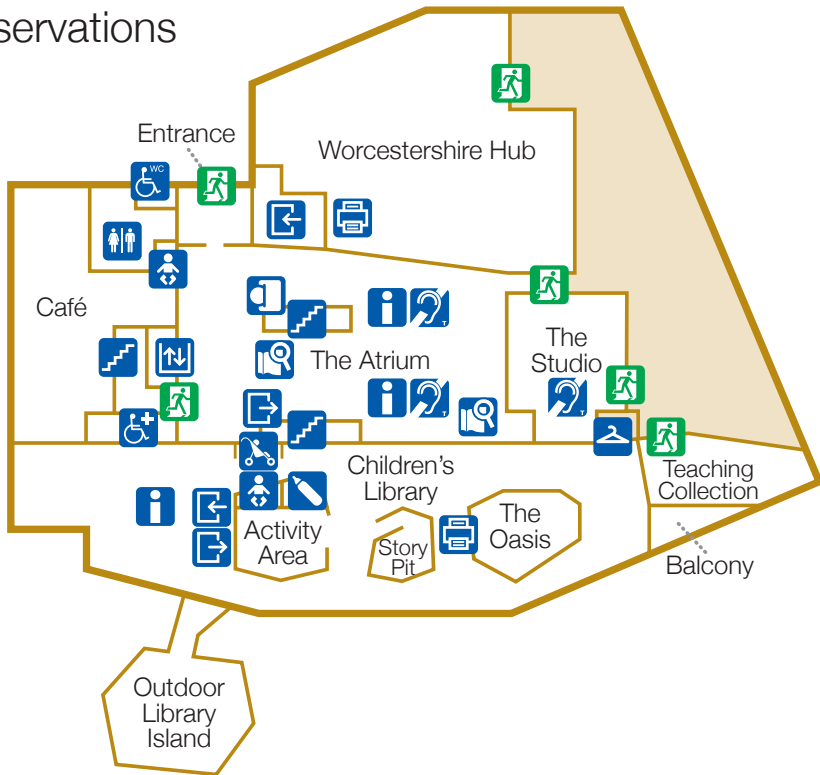

BABY CHANGE

BABY FEED

BOOK RETURN

BUGGY PARK

CATALOGUE SEARCH

DISABLED TOILETS

FIRE EXIT

HEARING LOOP

SCHOOL STORAGE SPACE

SELF SERVICE BOOK ISSUE

STAFF ONLY

STAIRS

TOILETS

0 Shared study

Social Study Area

Games

Young People

Film and Music

1 Discover

Worcestershire Hub
Children and Families
Quick Choice
Reservations

Café and Shop
The Studio

2 Explore the past

Archives and Archaeology

Meeting Rooms 1 – 6

Business Centre

3 Read, learn, imagine

Main Public and University Library
Meeting Rooms 7 & 8

4 Research, quiet study

Special Collections

Journals

The **Hive**

a partnership between