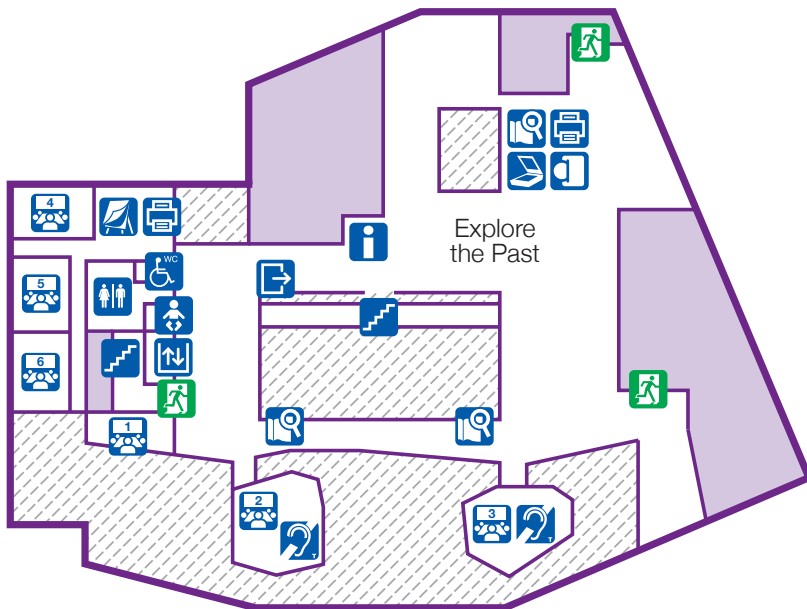

SCHOOL STORAGE SPACE

SELF SERVICE BOOK ISSUE

STAFF ONLY

STAIRS

TOILETS

0 Shared study

Social Study Area

Games

Young People

Film and Music

1 Discover

Worcestershire Hub
Children and Families
Quick Choice
Reservations

Café and Shop
The Studio

2 Explore the past

Archives and Archaeology

Meeting Rooms 1 – 6

Business Centre

3 Read, learn, imagine

Main Public and University Library
Meeting Rooms 7 & 8

4 Research, quiet study

Special Collections

Journals

The **Hive**

a partnership between