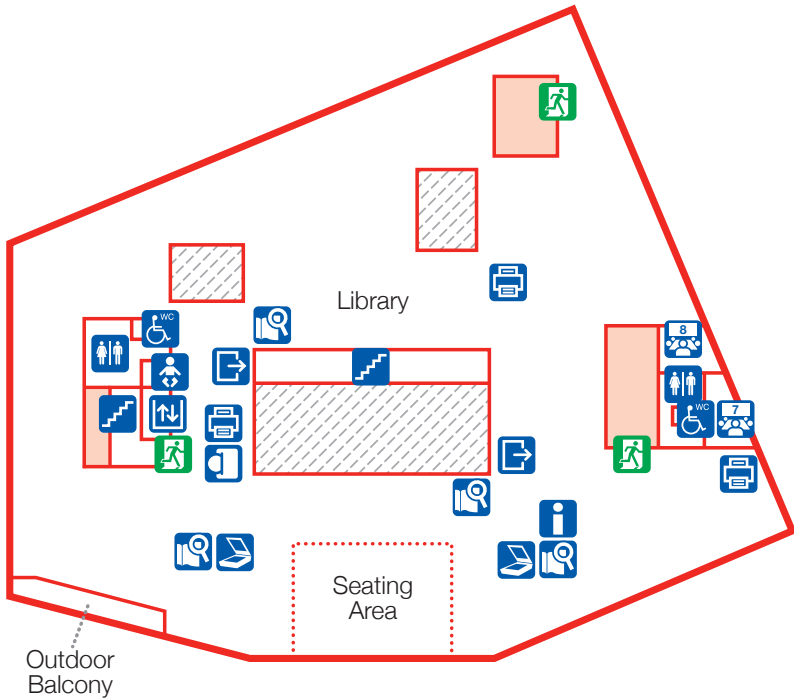

BABY CHANGE

BABY FEED

BOOK RETURN

BUGGY PARK

CATALOGUE SEARCH

DISABLED TOILETS

FIRE EXIT

HEARING LOOP

INFORMATION

LIFT

MEETING ROOM NUMBER X

OPEN SPACE

PERSONAL CARE SUITE

PRINT AND COPY PAYMENT

PRINTING/PHOTOCOPYING

SCANNER

SCHOOL STORAGE SPACE

SELF SERVICE BOOK ISSUE

STAFF ONLY

STAIRS

TOILETS

0 Shared study

Social Study Area

Games

Young People

Film and Music

1 Discover

Worcestershire Hub
Children and Families
Quick Choice
Reservations

Café and Shop
The Studio

3 Read, learn, imagine

Main Public and University Library
Meeting Rooms 7 & 8