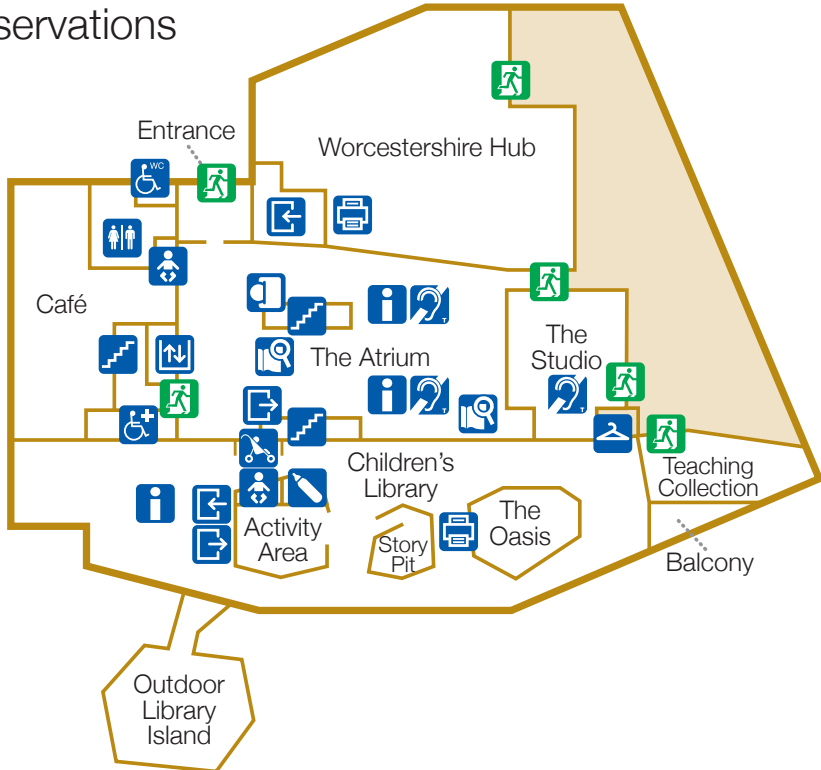

BABY CHANGE

BABY FEED

BOOK RETURN

BUGGY PARK

CATALOGUE SEARCH

DISABLED TOILETS

FIRE EXIT

HEARING LOOP

SCHOOL STORAGE SPACE

SELF SERVICE BOOK ISSUE

STAFF ONLY

STAIRS

TOILETS

0 Shared study

Social Study Area

Games

Young People

Film and Music

1 Discover

Worcestershire Hub
Children and Families
Quick Choice
Reservations

Café and Shop
The Studio

3 Read, learn, imagine

Main Public and University Library
Meeting Rooms 7 & 8

4 Research, quiet study

Special Collections

Journals

The **Hive**

a partnership between

University
of Worcester

worcestershire
county council